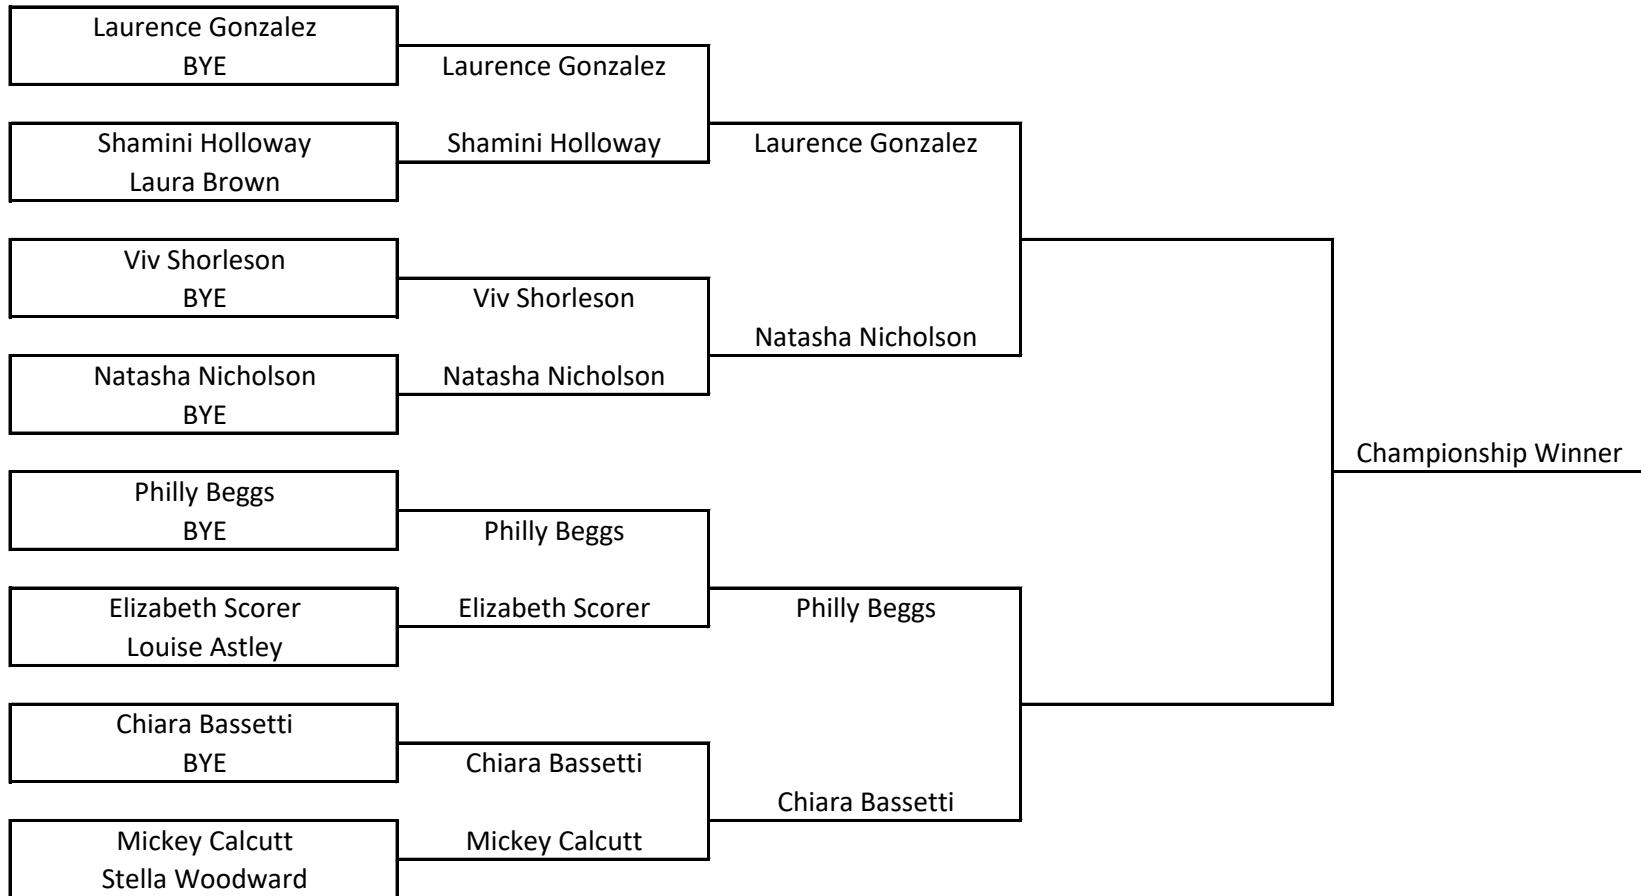

Ladies Singles

FIRST ROUND

PLAY BY 16th May

2ND ROUND

PLAY BY 20th June

Championship

SEMI-FINAL

PLAY BY 29th August

FINAL

5th September

Championship Winner